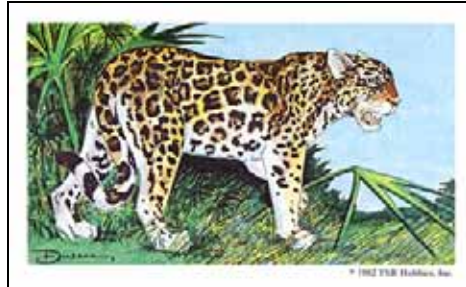

This large 10” x 15” pencil sketch is available at auction.

DARLENE gave the *Rahasia* RPGA module her final delicate touch when rendering a Compass Rose with North indicated by a Sword between two twin panthers.

This modest little 2” x 2” pen and ink is available at auction.

DARLENE'S OTHER FELINE CREATURES

DARLENE created other cat-related images for TSR Hobbies. Among the full color paintings or the "MONSTER CARDS" Series published in July of 1982 are a "Jaguar" and "Manticore."