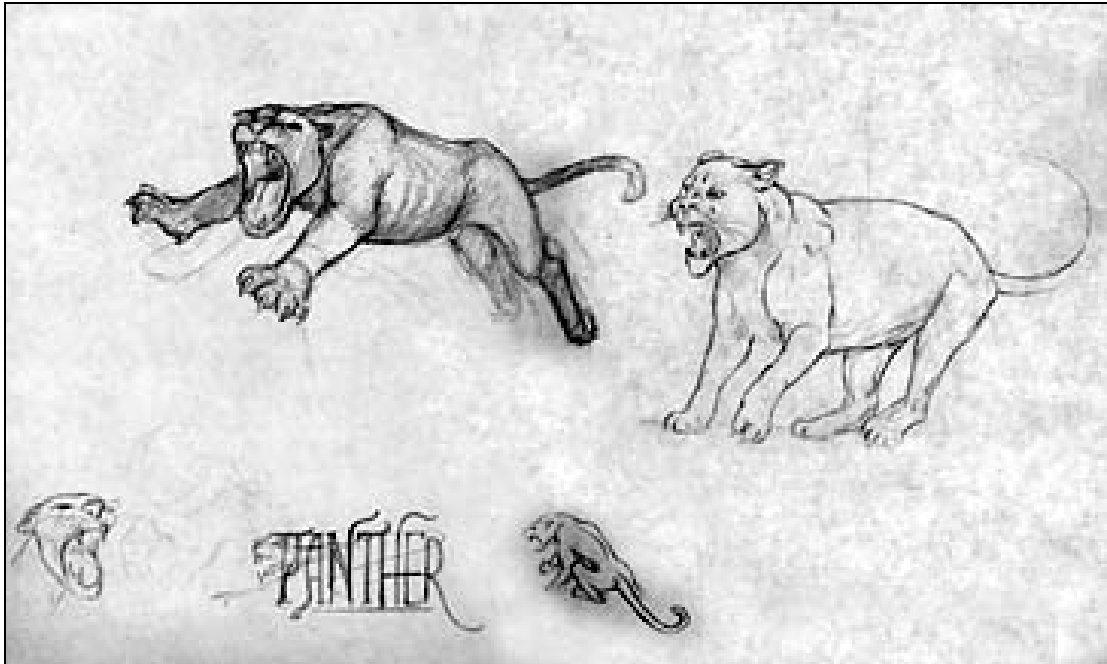

In the published piece of art, DARLENE moved the panther that was on the bed to the floor and replaced it with a different leaping panther. The notation “runes carved in” is not in DARLENE’s handwriting. She thinks the necessity to change the art must have come from Frank Mentzer, the head of the RPGA, who commissioned the artwork.

This large 10” x 15” pencil sketch is available at auction.

DARLENE gave the *Rahasia* RPGA module her final delicate touch when rendering a Compass Rose with North indicated by a Sword between two twin panthers.