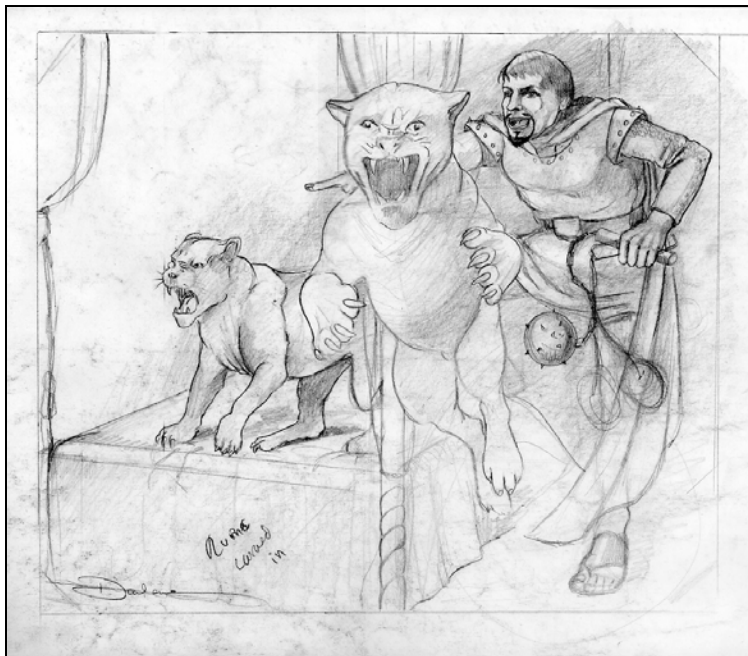

This original art/paste-up of a Wizard Conjuring Winged Panthers is available

One of DARLENE's first commissions was a cover oil painting she did for KABAL in 1979 of a group of flying panthers attacking a camp at night.

The above illustration is DARLENE's sample of a 11.5" x 17.5" Press Sheet printed on parchment. The illustration wrapped from back to front.

The subject matter of two panthers jumping to the command of their master were also a part of the interior illustrations for *Rahasia*, the first edition of the first RPGA Module published in July, 1982.

The original scratchboard art of Rahib calling upon his Panthers to attack is available.

To produce the above scratchboard art, DARLENE created two large pencil sketches. One sketch tries to work out the posing of Rahib together with the panthers while the other focuses upon alternate positions for the large cats.

This large 12.5" x 11" pencil sketch is available at auction.

In the published piece of art, DARLENE moved the panther that was on the bed to the floor and replaced it with a different leaping panther. The notation “runes carved in” is not in DARLENE’s handwriting. She thinks the necessity to change the art must have come from Frank Mentzer, the head of the RPGA, who commissioned the artwork.